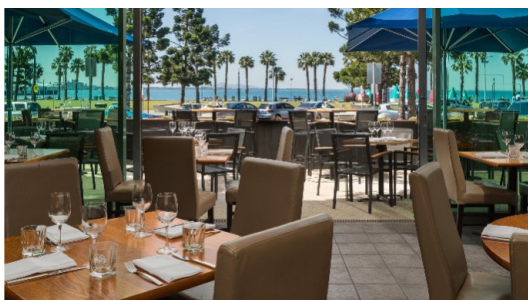

Hotels

Quality Hotel Bayside

At the Bayside Hotel Geelong, you will find an ideal blend of convenience and comfort. Our hotel is located only a short walk from the city centre of Geelong, offering all guests free onsite parking and Wi-Fi. Our accommodations feature coffee/tea stations, workspaces, and ironing facilities, while apartments offer full kitchens, laundry facilities, and bay views with private balconies or courtyards. Get in the Bayside Hotel, and you'll get to see some of Geelong's best. Contact Quality Hotel Bayside today!

13-15 The Esplanade, Geelong
Reservations 03 5244 7700
reservations@baysidegeelong.com.au

Novotel Geelong

Novotel Geelong is the city's finest hotel and conference centre, with a fantastic location right on the water at the heart of the CBD. All ten minutes from the Spirit of Tasmania's Terminal, 20 minutes from Avalon Airport and 60 minutes from Melbourne airport, corporate and holiday travellers have comfortable accommodation with balconies, wonderful meals, conference facilities, free Wi Fi, indoor swimming pool, fitness centre near destinations and shopping. The Novotel Geelong is located on the waterfront and enjoys fantastic views over the bay, in a Central Business District near shopping centres and local tourist sites.