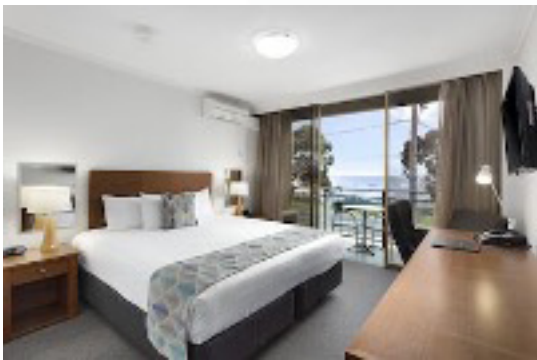

Hotels

Quality Hotel Bayside

At the Bayside Hotel Geelong, you will find an ideal blend of convenience and comfort. Our hotel is located only a short walk from the city centre of Geelong, offering all guests free onsite parking and Wi-Fi. Our accommodations feature coffee/tea stations, workspaces, and ironing facilities, while apartments offer full kitchens, laundry facilities, and bay views with private balconies or courtyards. Get in the Bayside Hotel, and you'll get to see some of Geelong's best. Contact Quality Hotel Bayside today!

10/14 Eastern Beach Road, Geelong
Reservations 03 5223 1377
reservations@novotelgeelong.com.au

Best Western Motor Inn & Apartments

The Best Western Geelong Motor Inn offers a selection of comfortable, affordable and spacious motel rooms and self contained serviced apartments close to Geelong's most popular tourist destinations. Our motel accommodation is perfectly suited to corporate and leisure travellers who can easily reach the entire region of Geelong, while travelling for more than one hour from Melbourne's CBD towards Great Ocean Road. Our Geelong motel accommodation is the perfect choice for your next trip to the city, with free Wi Fi in every room, free on site parking, indoor pool and Best Western's commitment to customer service at every level of service.